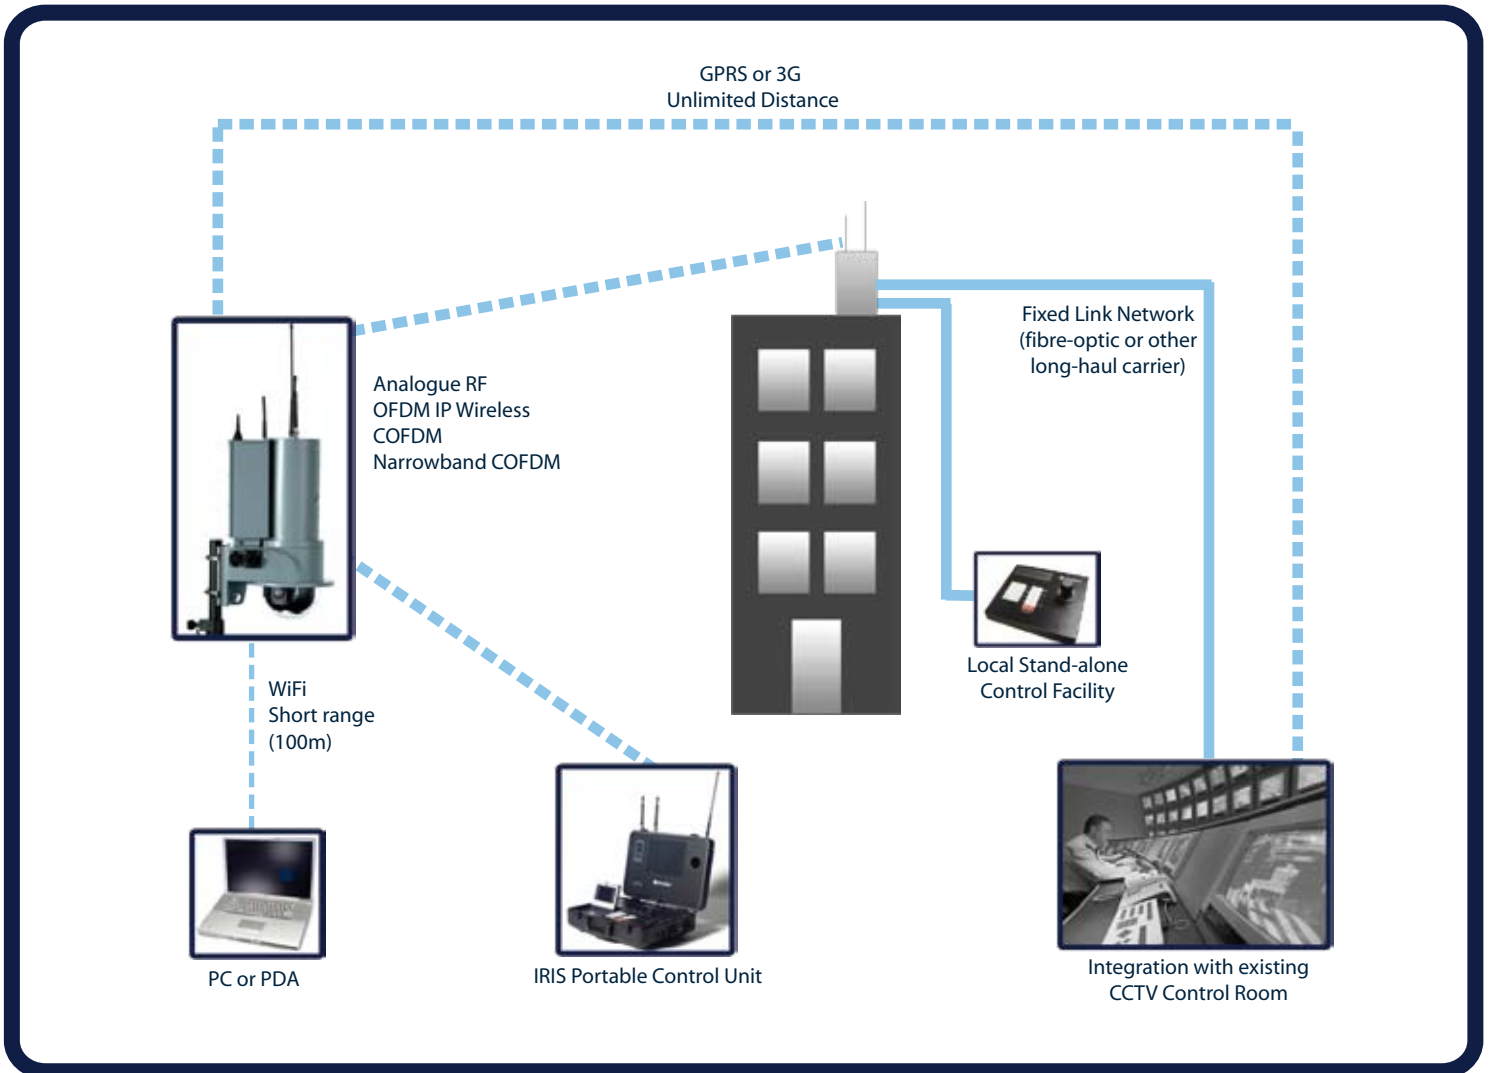

Urban Surveillance Equipment ...

About Stryker

Stryker Communications are leading providers of wireless surveillance equipment to the world market. Our products harness the very latest technologies in the field of wireless video transmission, delivering exceptional levels of performance and operational flexibility.