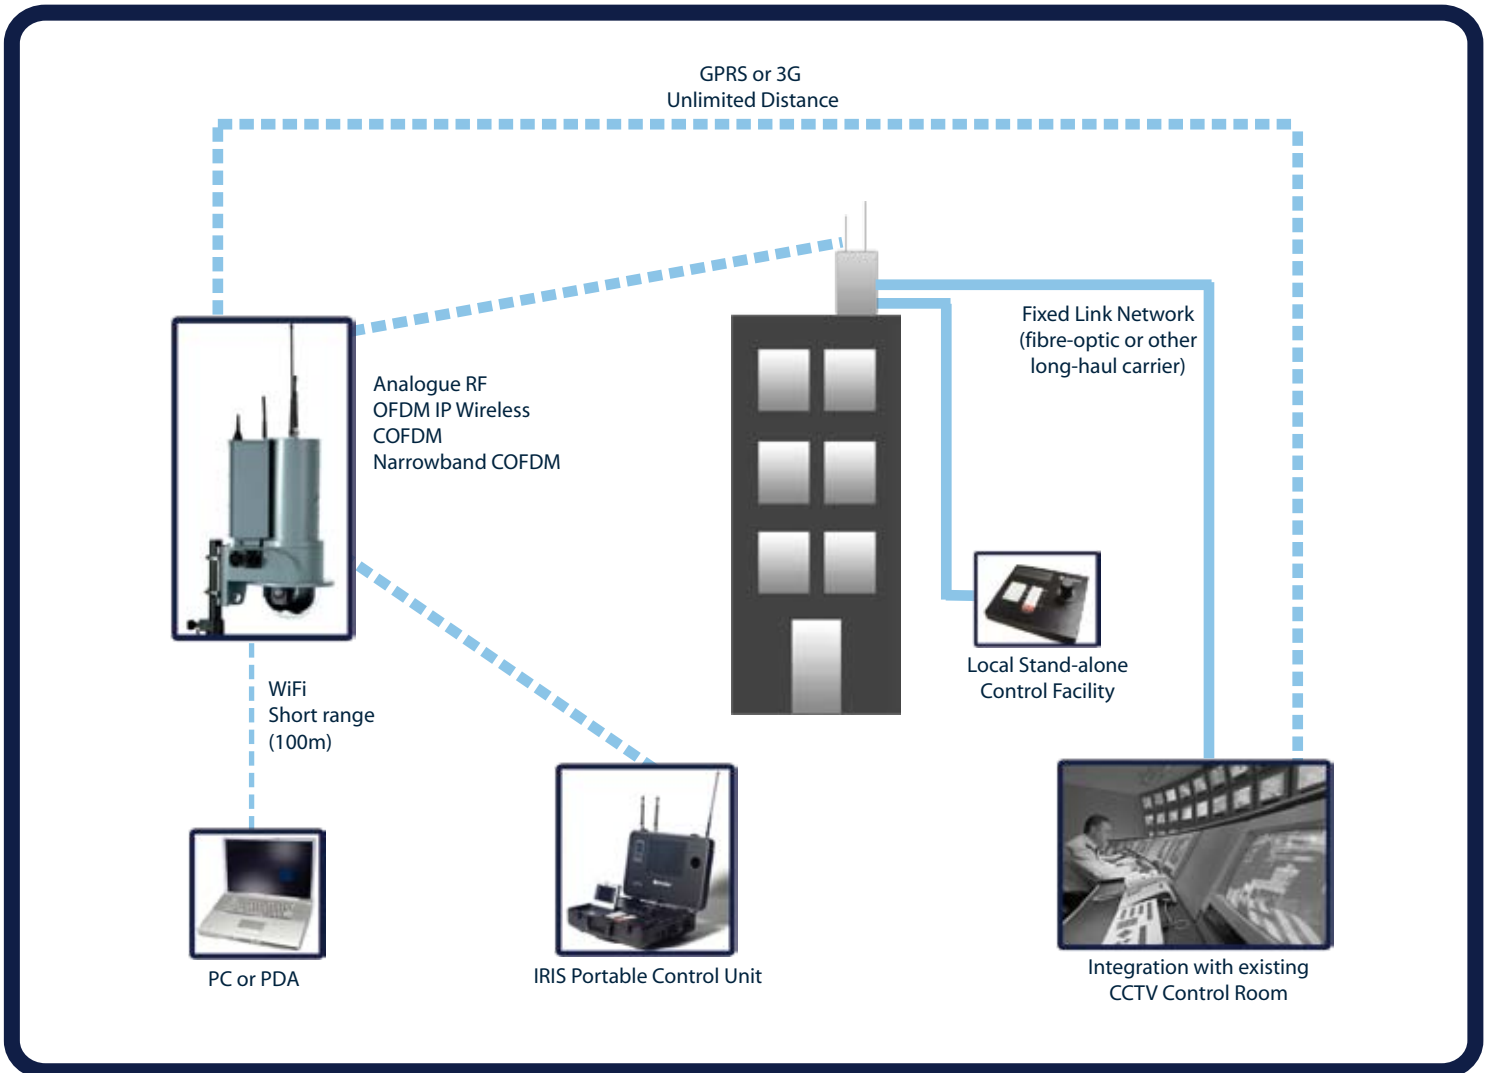

Urban Surveillance Equipment ...

About Stryker

Stryker Communications are leading providers of wireless surveillance equipment to the world market. Our products harness the very latest technologies in the field of wireless video transmission, delivering exceptional levels of performance and operational flexibility.